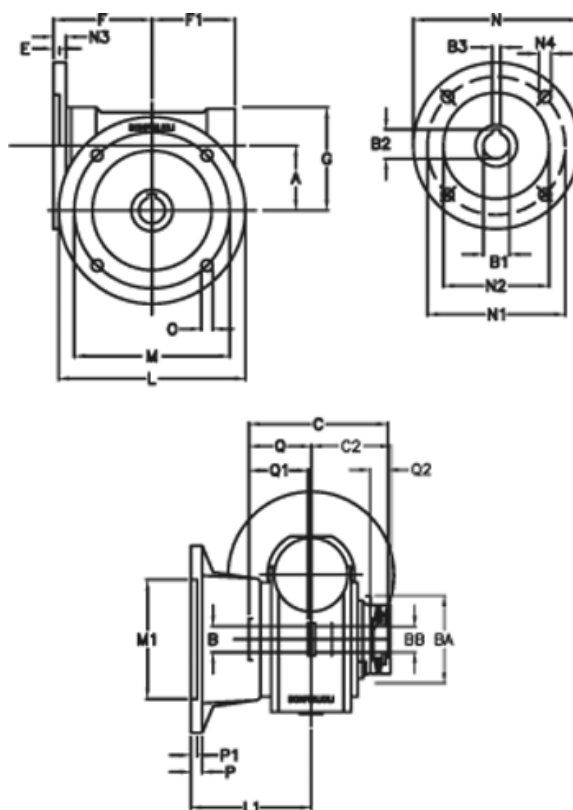

Article number: 390204901443236

Description: Worm Gear with Torque Limiter  
VF 49-L2-F-14 P80B5

## Measures

a = 49.50	C2 = 63,5	m = 90	P = 12
B = 25	Description = VF 49F-xx-80B14	M1 = 70	P1 = 10
B1 E7 = 19	E = 3.0	N = 120	Q = 51.0
B2 = 21.8	F = 70	N1 = 100	Q1 = 41
B3 H9 = 6	F1 = 63	N2 = 80	Q2 = 15
BA = 63	g = 80	N3 = 10.0	
BB H7 = 14	L = 125	N4 = 7.0	
C = 105	L1 = 85.5	O = 10.5	